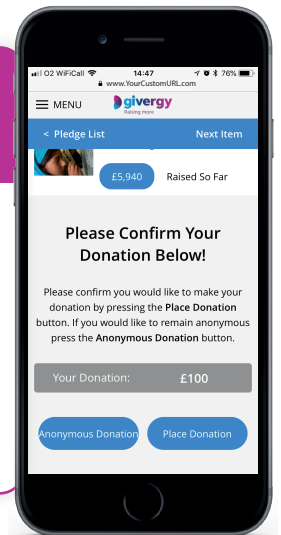

How to pledge via your smartphone

1.

Tap the 'Make a Donation' button

Then simply tap on your donation of choice for more information.

2.

Enter amount

Enter your donation amount and click 'Donate Now'.

3.

Login/Register

If your details have not been captured then the system will ask you to register before accepting your donation.

4.

Confirm

Confirm your donation by either clicking 'Anonymous Donation' or 'Place Donation'.

5.

Payment

If you haven't pre-authorised your card you will be taken to our secure payment page to enter your card details and pay for your donation.

6.

Thank you

Thank you for supporting the charity!