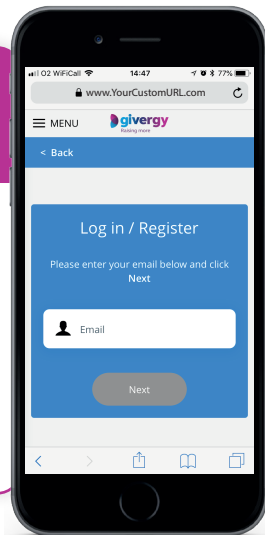

How to pledge via your smartphone

1.

Tap the 'Make a Donation' button

Then simply tap on your donation of choice for more information.

2.

Enter amount

Enter your donation amount and click 'Donate Now'.

3.

Login/Register

If your details have not been captured then the system will ask you to register before accepting your donation.

4.

Confirm

Confirm your donation by either clicking 'Anonymous Donation' or 'Place Donation'.