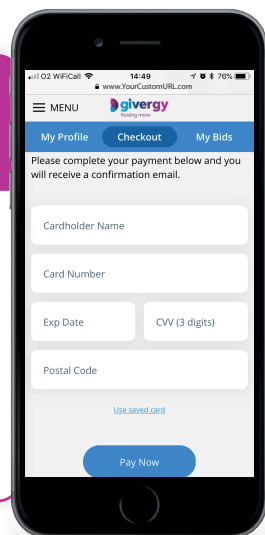

How to pledge via your smartphone

1.

Tap the 'Make a Donation' button

Then simply tap on your donation of choice for more information.

2.

Enter amount

Enter your donation amount and click 'Donate Now'.

3.

Login/Register

If your details have not been captured then the system will ask you to register before accepting your donation.

4.

Confirm

Confirm your donation by either clicking 'Anonymous Donation' or 'Place Donation'.

5.

Payment

If you haven't pre-authorised your card you will be taken to our secure payment page to enter your card details and pay for your donation.

6.

Thank you

Thank you for supporting the charity!