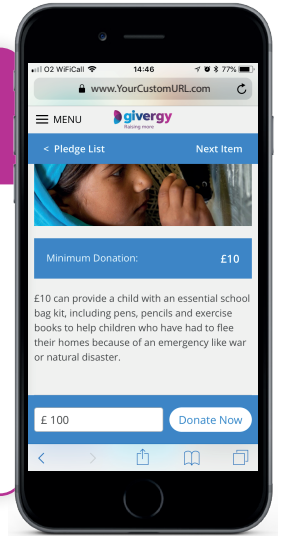

How to pledge via your smartphone

1.

Tap the 'Make a Donation' button

Then simply tap on your donation of choice for more information.

2.

Enter amount

Enter your donation amount and click 'Donate Now'.

3.

Login/Register

If your details have not been captured then the system will ask you to register before accepting your donation.

4.

Confirm

Confirm your donation by either clicking 'Anonymous Donation' or 'Place Donation'.