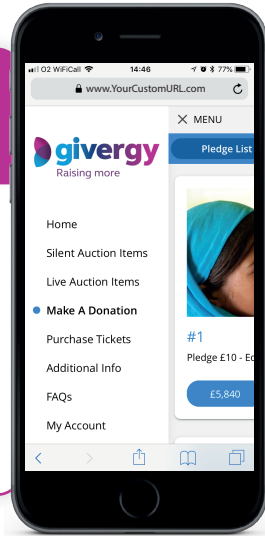

How to pledge via your smartphone

1.

Tap the 'Make a Donation' button

Then simply tap on your donation of choice for more information.

2.

Enter amount

Enter your donation amount and click 'Donate Now'.

3.

Login/Register

If your details have not been captured then the system will ask you to register before accepting your donation.

4.

Confirm

Confirm your donation by either clicking 'Anonymous Donation' or 'Place Donation'.