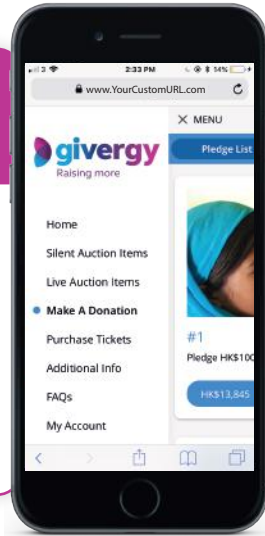

How to pledge via your smartphone

1.

Tap the 'Make a Donation' button

Then simply tap on your donation of choice for more information.

2.

Enter amount

Enter your donation amount and click 'Donate Now'.

3.

Login/Register

If your details have not yet been captured then the system will ask you to register before accepting your donation.

4.

Confirm

Confirm your donation by either clicking 'Anonymous Donation' or 'Place Donation'.