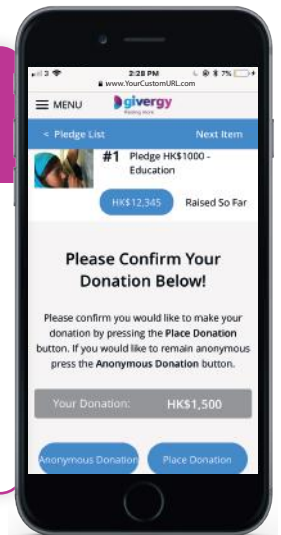

How to pledge via your smartphone

1.

Tap the 'Make a Donation' button

Then simply tap on your donation of choice for more information.

2.

Enter amount

Enter your donation amount and click 'Donate Now'.

3.

Login/Register

If your details have not yet been captured then the system will ask you to register before accepting your donation.

4.

Confirm

Confirm your donation by either clicking 'Anonymous Donation' or 'Place Donation'.