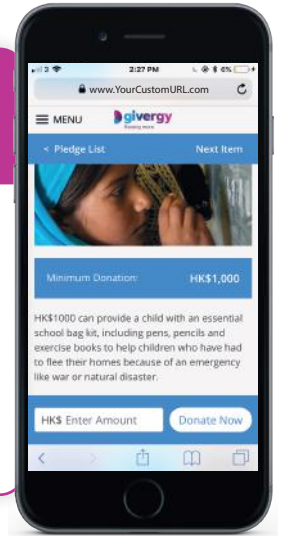

How to pledge via your smartphone

1.

Tap the 'Make a Donation' button

Then simply tap on your donation of choice for more information.

2.

Enter amount

Enter your donation amount and click 'Donate Now'.

3.

Login/Register

If your details have not yet been captured then the system will ask you to register before accepting your donation.

4.

Confirm

Confirm your donation by either clicking 'Anonymous Donation' or 'Place Donation'.