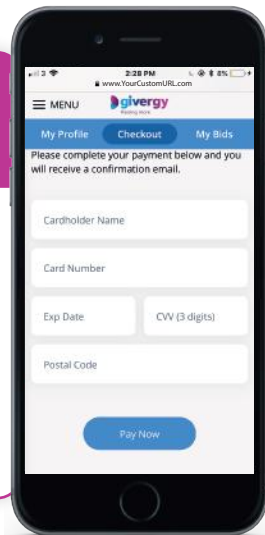

How to pledge via your smartphone

1.

Tap the 'Make a Donation' button

Then simply tap on your donation of choice for more information.

2.

Enter amount

Enter your donation amount and click 'Donate Now'.

3.

Login/Register

If your details have not yet been captured then the system will ask you to register before accepting your donation.

4.

Confirm

Confirm your donation by either clicking 'Anonymous Donation' or 'Place Donation'.

5.

Payment

If you haven't pre-authorized your card you will be taken to our secure payment page to enter your card details and pay for your donation.

6.

Thank you

Thank you for supporting the charity!