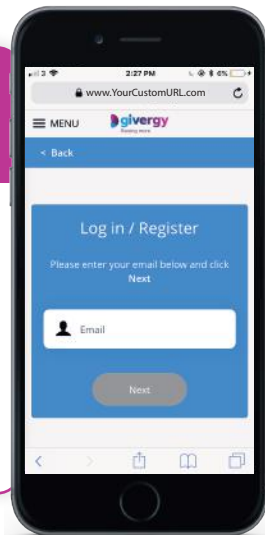

How to pledge via your smartphone

1.

Tap the 'Make a Donation' button

Then simply tap on your donation of choice for more information.

2.

Enter amount

Enter your donation amount and click 'Donate Now'.

3.

Login/Register

If your details have not yet been captured then the system will ask you to register before accepting your donation.

4.

Confirm

Confirm your donation by either clicking 'Anonymous Donation' or 'Place Donation'.