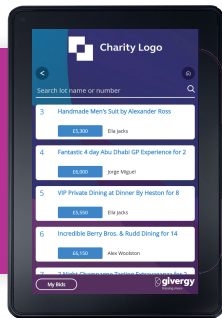

## Auction bidding

1.

Scroll through the items

2.

Make your choice

3.

Select your name & create your pin

4.